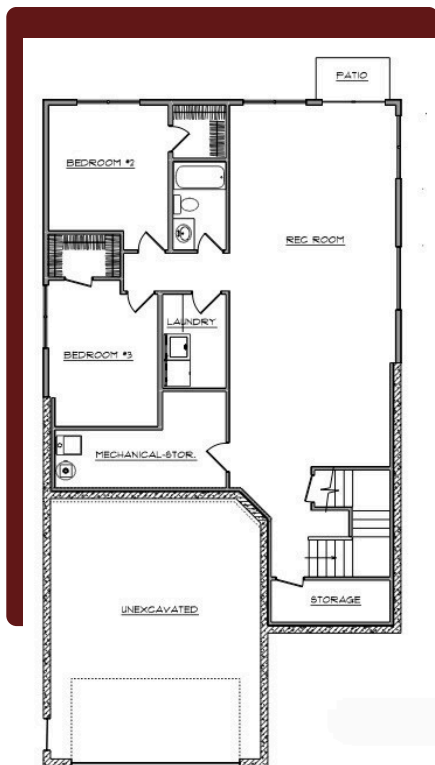

# *Pine Ridge*

**\$804,900**

**8844 CHALK HILL LOOP**

**LOT 3 BLOCK 2 SONOMA GLEN PH 4**

Located in the NEW Sonoma Glen at Westpark Subdivision with lots of greenbelts, double sidewalks and tree lined streets.

2883 SQFT