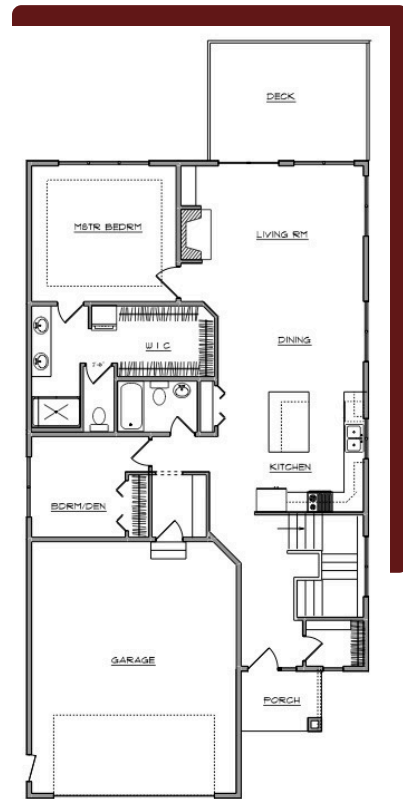

# THE TRADITIONAL

# *Pine Ridge*

**\$804,900**

**8844 CHALK HILL LOOP**

**LOT 3 BLOCK 2 SONOMA GLEN PH 4**

Located in the NEW Sonoma Glen at Westpark Subdivision with lots of greenbelts, double sidewalks and tree lined streets.

2883 SQFT