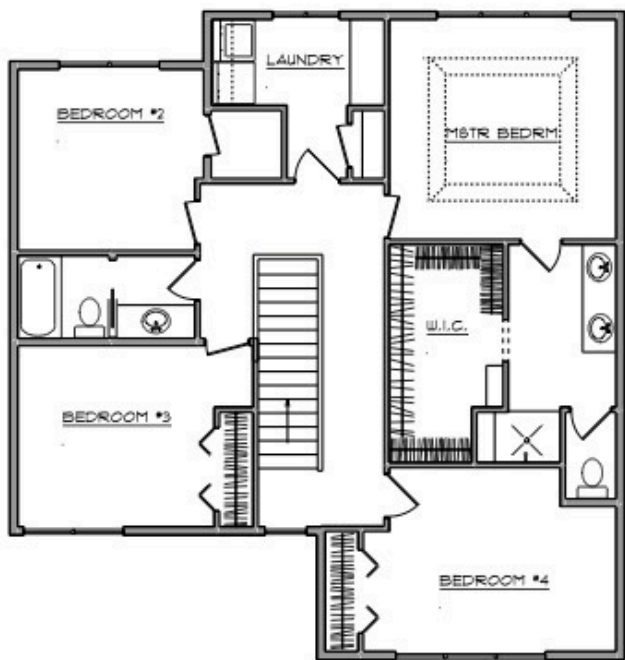

3 CAR MODERN *Melbourne*

**10031 ZEUS CIRCLE
L17B B9 OLYMPUS CIRCLE**

4 BDRM + BONUS RM

2.5 BATH

2396 SQFT

PROPERTY FEATURES

- Luxury Vinyl Flooring
- Quartz Countertops
- Stainless Steel Appliances
- Designer Cabinetry