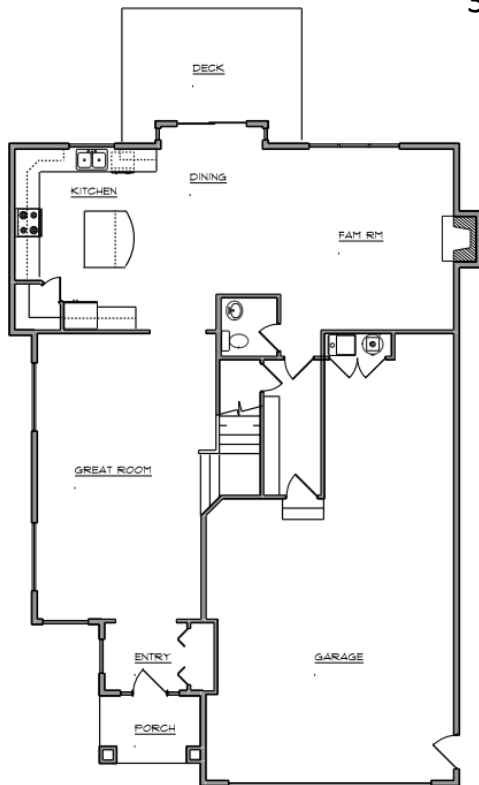

The NEWPORT

2,697 Residential SF / 755Garage SF

4 Bedrooms

2.5 Baths

3 Car Tandem Garage

Copyrighted by Merit Homes LLC
All rights reserved
ALL SPECIFICATIONS SUBJECT
TO BUYER'S VERIFICATION

PO BOX 220128
ANCHORAGE AK 99522
907-334-9233
www.MeritHomesak.com