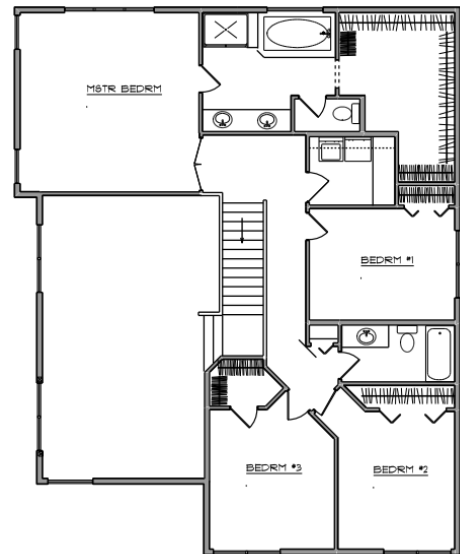

The NEWPORT

2,697 Residential SF / 755Garage SF

4 Bedrooms

2.5 Baths

3 Car Tandem Garage

Copyrighted by Merit Homes LLC
All rights reserved
ALL SPECIFICATIONS SUBJECT
TO BUYER'S VERIFICATION

PO BOX 220128
ANCHORAGE AK 99522
907-334-9233
www.MeritHomesak.com